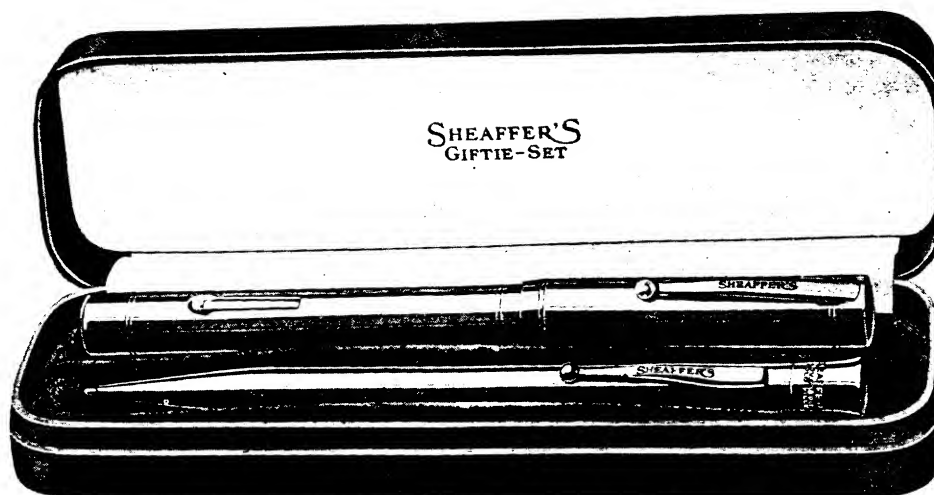

Sheaffer's Giftie Sets

Regular length—pen five inches, pencil five inches

Set No.	Pcl. No.	Pcl. Price	Pen No.	Pen Price	Set Price
*B1—BA—Sterling		$ 3.00	26C—Sterling	$ 7.50	$ 9.50
*C1—CA—Yellow Gold Filled		3.50	36C—Yellow Gold Filled	9.00	11.00
*D1—DA—Solid Green Gold		18.00	366C—Solid Green Gold	35.00	50.00